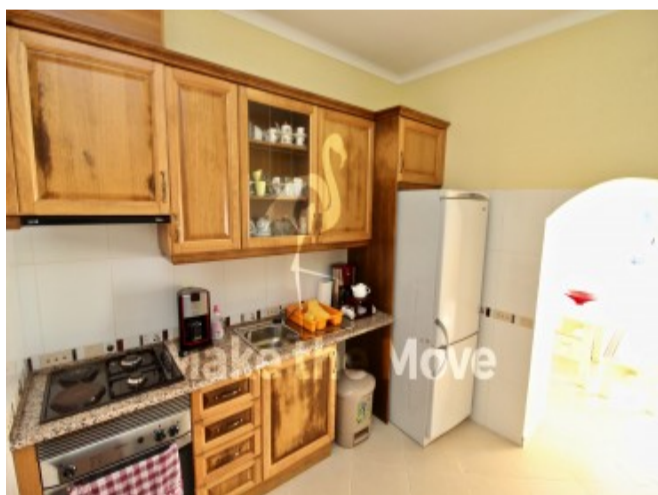

## Property Description

Large 6 bedroom villa sitting in a walled/fenced plot of flat land near to Moncarapacho. The property comprises of two 3-bed houses currently separate but easily knocked into one large house if necessary. Built to a really high standard with cavity insulated walls, double glazing and white aluminium shutters on all windows. Both houses have fitted kitchens, six double bedrooms in total and 3 bathrooms in total. There is a separate laundry room and a garage. The land is flat with several fruit trees including mango, carob, orange, lemon and olive. There is a large water cistern which would make a fantastic swimming pool. Mains water and electricity are installed in the house.