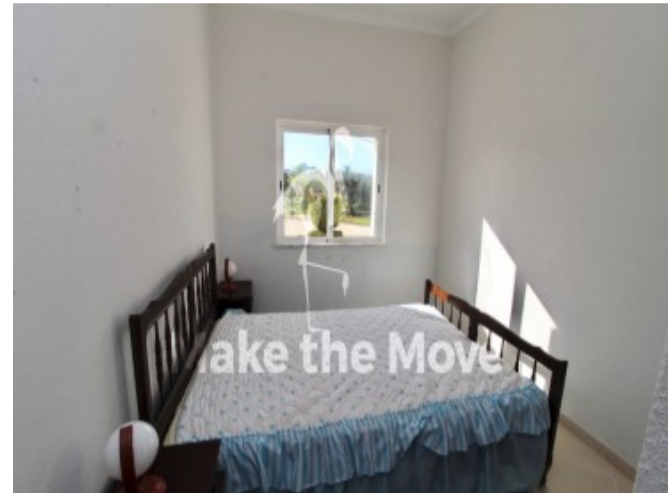

## Property Description

Large 6 bedroom villa sitting in a walled/fenced plot of flat land near to Moncarapacho. The property comprises of two 3-bed houses currently separate but easily knocked into one large house if necessary. Built to a really high standard with cavity insulated walls, double glazing and white aluminium shutters on all windows. Both houses have fitted kitchens, six double bedrooms in total and 3 bathrooms in total. There is a separate laundry room and a garage. The land is flat with several fruit trees including mango, carob, orange, lemon and olive. There is a large water cistern which would make a fantastic swimming pool. Mains water and electricity are installed in the house.