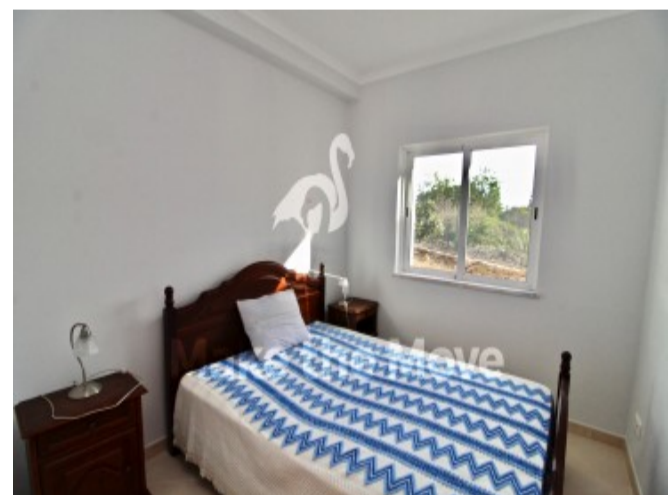

## Property Description

Large 6 bedroom villa sitting in a walled/fenced plot of flat land near to Moncarapacho. The property comprises of two 3-bed houses currently separate but easily knocked into one large house if necessary. Built to a really high standard with cavity insulated walls, double glazing and white aluminium shutters on all windows. Both houses have fitted kitchens, six double bedrooms in total and 3 bathrooms in total. There is a separate laundry room and a garage. The land is flat with several fruit trees including mango, carob, orange, lemon and olive. There is a large water cistern which would make a fantastic swimming pool. Mains water and electricity are installed in the house.